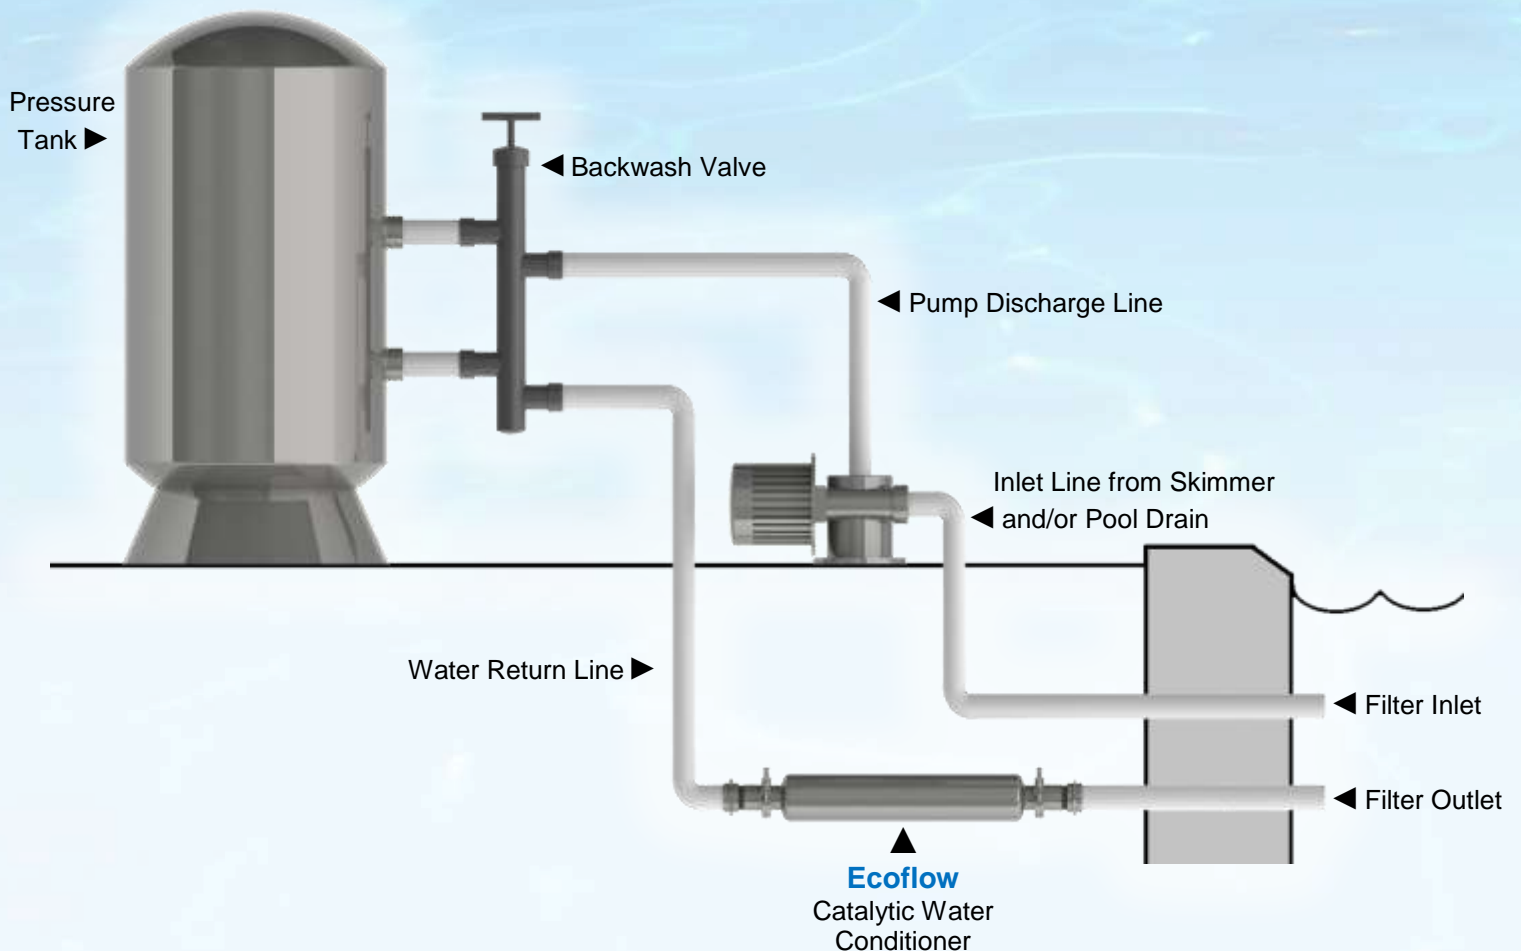

Swimming Pool System Installation

Schematic No. 5

A Recommended Installation:

Ecoflow Set Up in Water Return Line of a Swimming Pool System

NOTE: Dielectric Unions to be installed only if you have Galvanized Supply Lines.

The Ecoflow can be installed anywhere on the Water Return Line.